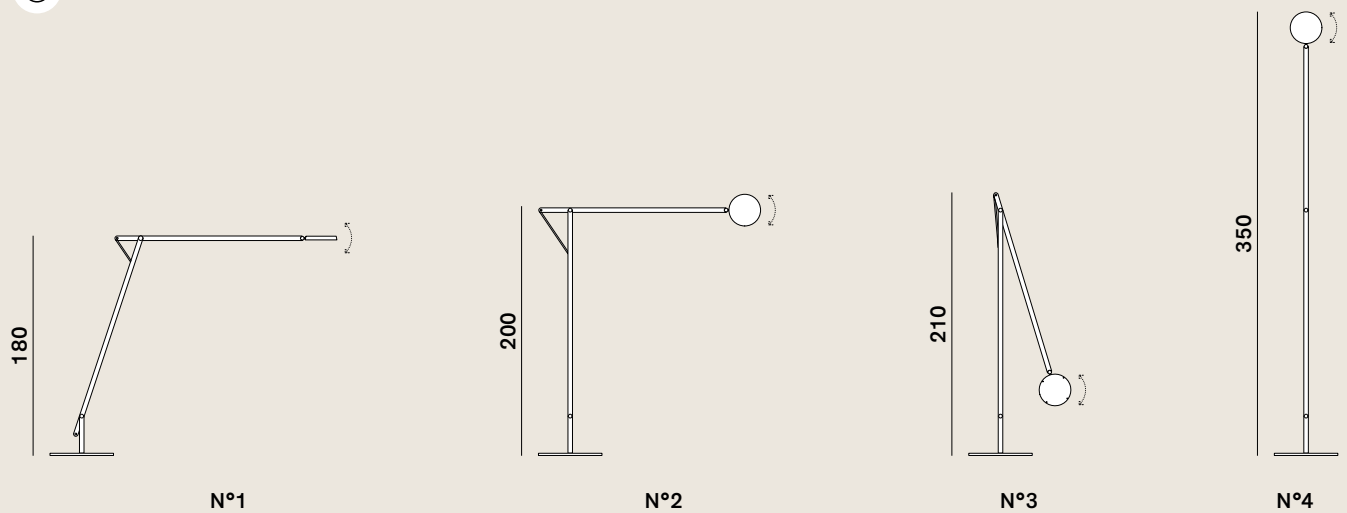

String: Floor

cod: XL

Light Source	MID POWER LED
Power	43 Watt
Kelvin	2.700
Dimmer	touch
Lumen	3.100
CRI	90

Class A / A+ / A++

Examples of configuration

Catalogue

String colour