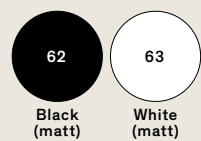

String: Floor

cod: XL

Light Source	MID POWER LED
Power	43 Watt
Kelvin	2.700
Dimmer	touch
Lumen	3.100
CRI	90

Class A / A+ / A++

Examples of configuration

Catalogue

String colour