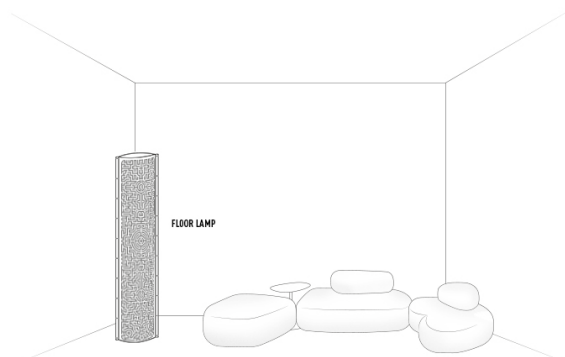

THE LIGHTNING ARCHIVES of Studio Job

Compendium page **58**

PRODOTTI	MISURE	COLORI	CODICE
<p>FLOOR LAMP "TUBE XL"</p> <p>Bulbs E27:</p> <p> 3 X 12W LED Filament</p> <p>Made of: Opalflex® / Cristalflex®</p> <p>With: Dimmer included</p> <p>Brass / Coloured finish profiles</p> <p>Weight: net Kg 4,0 - gross Kg 6,00</p> <p>Package: 37 x 28 x h.168 cm</p> <p>CE IP 20  </p>		<ul style="list-style-type: none">  LABIRYNTH  LOVE PEACE JOY  PERISHED  BANANAS  FAENA ART  L'AFRIQUE  PEACE SKULL 	<ul style="list-style-type: none"> TUB93PTU0004__LAB TUB93PTU0004__LOV TUB93PTU0004__PER TUB93PTU0004__BAN TUB93PTU0004__FAE TUB93PTU0004__AFQ TUB93PTU0004__PEA

THE LIGHTING ARCHIVES ENTIRE COLLECTION

ENERGY CLASS

 This luminaire is compatible with bulbs of the energy classes:

A++

A+

A

~~B~~

~~C~~