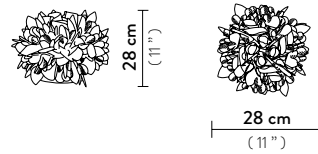

VELI TABLE FOLIAGE

DESIGN BY **ADRIANO RACHELE**

TECHNICAL SPECIFICATIONS

CEILING / WALL LAMP

BULBS: 1 X 6W LED Filament E14 or E12

With: *Magnetic System®*

Made of: *Opalflex®*

Color:  WHITE- FOLIAGE DECOR