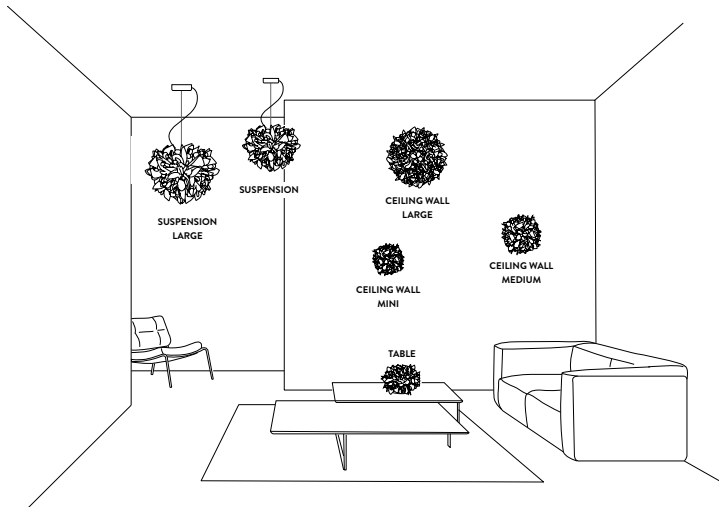

VELI TABLE FOLIAGE

DESIGN BY **ADRIANO RACHELE**

TECHNICAL SPECIFICATIONS

CEILING / WALL LAMP

BULBS: 1 X 6W LED Filament E14 or E12

With: *Magnetic System®*

Made of: *Opalflex®*

Color:  WHITE- FOLIAGE DECOR

CE IP 20     

VELI FOLIAGE ENTIRE COLLECTION

ENERGY CLASS