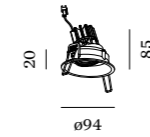

DEEP ADJUST

CEILING RECESSED

1.0 LED

LED 7/10W | 350/500mA | 18Vf
COB 3-step | excl. power supply
aluminium powder coated

0.23kg IP20 35°/35° 355° 90°

35°/35° 355° 90°

wire springs 86-89 4-23

	CODE
	112361W
	112361S
	112361G
	112361Q
	112361B

blade springs 86-89 min 6

	CODE
	112361W_C
	112361B_C

LIGHT COLOUR	LUMEN	CRI	CODE
2700K	530/710	>90	3
3000K	570/770	>90	5
4000K	580/800	>90	6
1800-2850K	16V 330/450	>95	9

ALWAYS USE

power supply | 500mA

	CODE
10W	90214405
15W dim	90224501
20W DALI	90244602

350mA power supplies on page 694