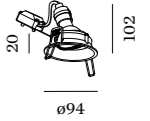

1.0 PAR16

PAR16 max. 12W | GU10
100-240VAC | 50-60Hz
aluminium powder coated

0.21kg IP20 35°/35° 355° 105°

35°/35° 355° 105°

wire springs 86-89 4-23

	CODE
	112320W0
	112320S0
	112320G0
	112320Q0
	112320B0

blade springs 86-89 min 6

	CODE
	112320W0C
	112320B0C

OPTIONAL

PAR16 LED GU10 7W | phase-cut dim

	CODE
2700K	901228W2
3000K	901228W4
1800-2850K	901229S9

more lamps and specs on page 701