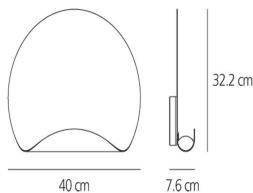

Dinarco

Carlo Forcolini, Giancarlo Fassina

IP20   Dimmerable: 

LUMINAIRE

- Watt: **160W**
- Voltage: **220V-240V**
- Delivered lumens output: **3300lm**
- CCT: **2950K**

DESCRIPTION

Wall lamp. Materials: Painted aluminium body; die-cast aluminium wall support.

DIMENSIONS

- Length: **cm 40**
- Width: **cm 7.6**
- Height: **cm 32.2**
- Impact Resistance: **N/D**
- Glow Wire Test: **N/D°**

NOT INCLUDED SOURCES

- Category: **HALO**
- Number: **1**
- Lbs: **Qt-de12**
- Watt: **160W**
- Socket: **R7s**
- Color Rendering: **1a**
- Color temperature (K): **2950K**
- Duration (h): **2000h**