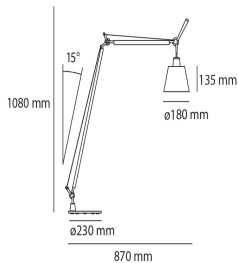

Tolomeo Basculante Reading Floor - Body Lamp with Parchment diffuser 180

Michele De Lucchi, Giancarlo Fassina

IP20     

LUMINAIRE

- Watt: **100W**
- Voltage: **220V-240V**
- Delivered lumens output: **1392lm**
- CCT: **2900K**
- Efficiency: **77%**
- Efficacy: **13.92lm/W**
- CRI: **100**

DESCRIPTION

Cantilevered arms in polished aluminium; joint in polished aluminium; diffuser in parchment paper on a plastic frame. The code is referred to the body lamp only

PRODUCT CODE: A014600

FEATURES

DIMENSIONS

- Height: **cm 108**
- Diameter: **cm 18**
- Max Extension Length: **cm 87**
- Impact Resistance: **N/D**
- Glow Wire Test: **N/D°**

NOT INCLUDED SOURCES

- Category: **HALO**
- Number: **1**
- Lbs: **Qt32**
- Watt: **46W**
- Socket: **E27**
- Color Rendering: **1a**
- Duration (h): **2000h**